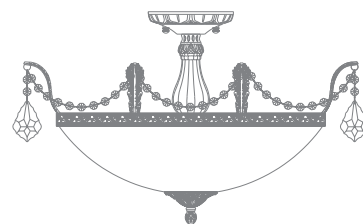

BARLETTA 181.8
D620 ANTIQUE

AVAILABLE
COLORS

CREAM WHITE

ANTIQUÉ

COFFE GOLD

AVAILABLE
SIZES

Ø 720 MM

Ø 620 MM