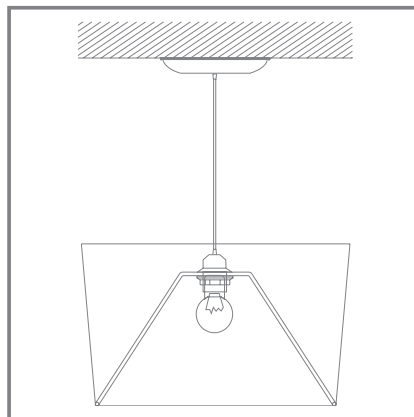

LOTTE 214.1	↓	∅	↑↓ min	↑↓ max	💡 E27 x 60W x 1 pcs
	260	400	310	1610