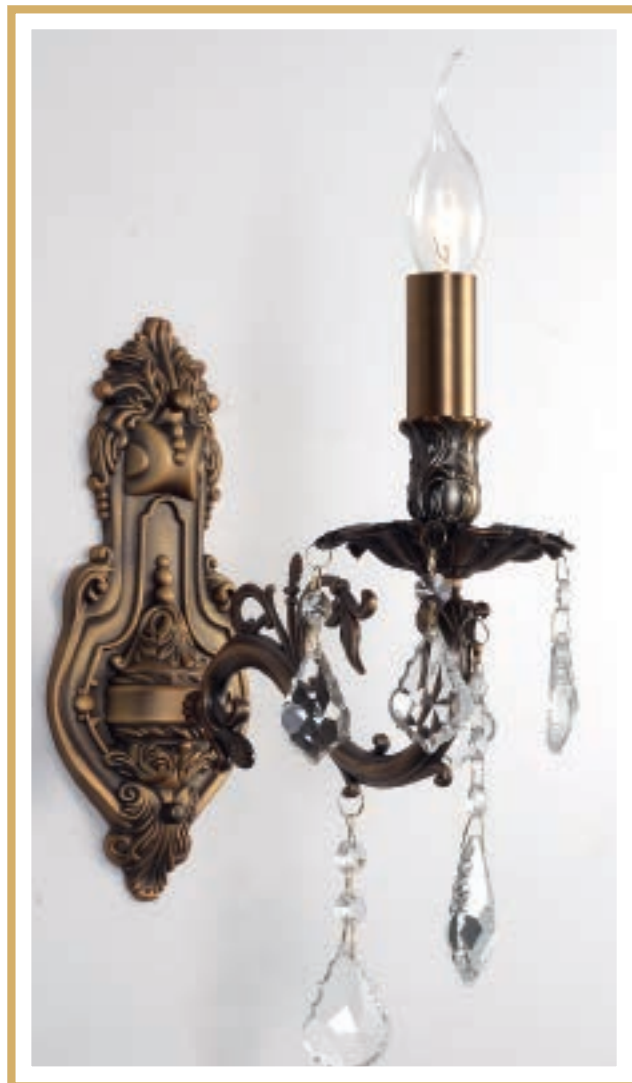

BARLETTA W122.1
ANTIQUE

BARLETTA W122.1
COFFE GOLD

Just
IMAGINE

BARLETTA W122.2
ANTIQUA

BARLETTA W122.2
COFFE GOLD

BARLETTA W122.2
CREAM WHITE

BARLETTA W122.2	↓	↗	→	💡
	360	330	230	E14x60W x 2 pcs

B