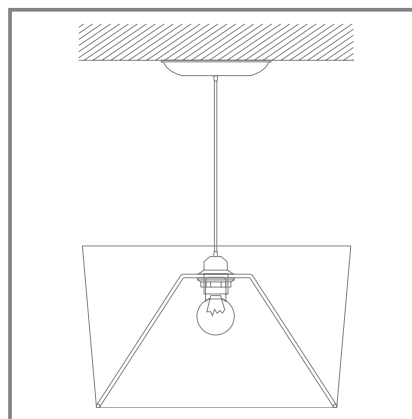

LOTTE 212.1	↓	∅	↑↓ min	↑↓ max	💡
	250	400	300	1600	E27 x 60W x 1 pcs

LOTTE 213.1	↓	∅	↑↓ min	↑↓ max	💡
	250	355	300	1600	E27 x 60W x 1 pcs