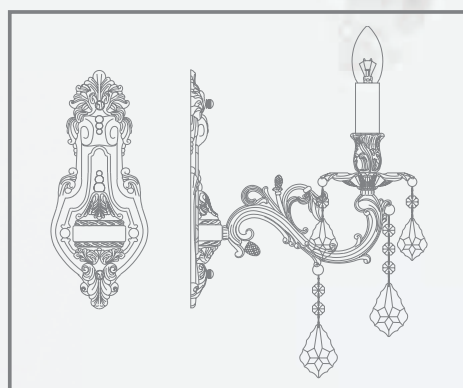

BARLETTA W122.1
CREAM WHITE

BARLETTA W122.1	↓	↗	||→	💡
	360	115	265	E14 x 60W x 1 pcs