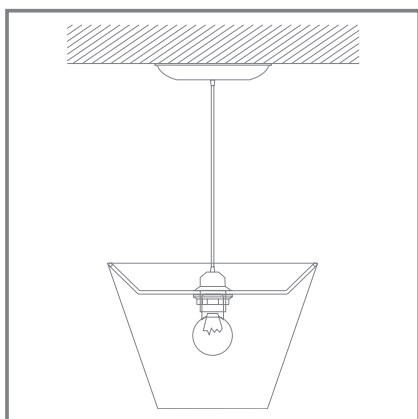

LOTTE 212.1	↓	∅	↑↓ min	↑↓ max	💡
	250	400	300	1600	E27 x 60W x 1 pcs

LOTTE 213.1	↓	∅	↑↓ min	↑↓ max	💡
	250	355	300	1600	E27 x 60W x 1 pcs