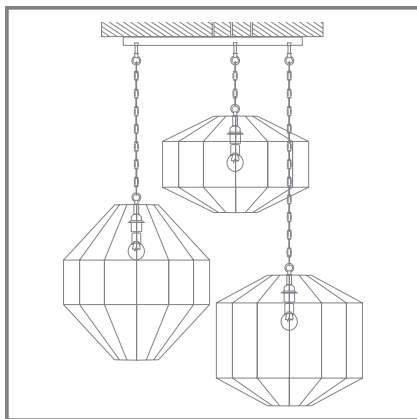

INDUSTRIAL 1828.3	↓	∅	↑↓ min	↑↓ max	💡
	320	380	370	1680	E27 x 60W x 3 pcs