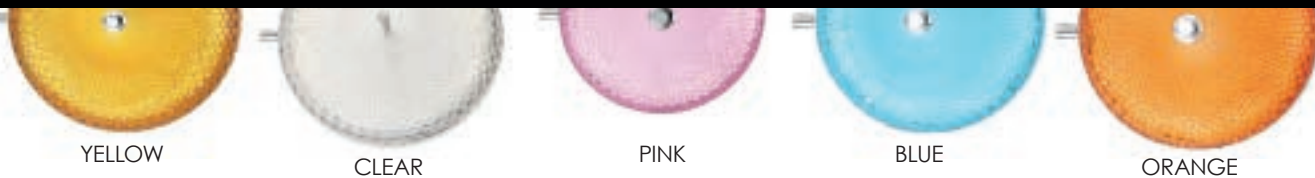

ZEGALED INSIDE
made in Canada
www.zegaled.com

YELLOW

CLEAR

PINK

BLUE

ORANGE

COIN 2890.O1280.5 D310 CL LED

Socket: 5 x LED (ZEGALED)
Color: Chrome&Clear glass
Size: L1380 x W310 x H1500 mm

В коллекции COIN основания и подвесы продаются отдельно. Любой заказчик сможет сделать выбор основания, диаметра «жетона» и цвета стекла.

Доступные основания COIN:

- Круглое D 170 mm на 1 подвес | артикул: **R170.1**
- Круглое D 800 mm на 7 подвесов | артикул: **R800.7**
- Овальное L1280 x W 250 mm на 5 подвесов | артикул: **O1280.5**
- S-образное L1500 x W 500 mm на 5 подвесов – данный вид основания подразумевает бесконечную стыковку между собой, таким образом можно комплектовать бесконечно длинные пространства | артикул: **S1500.5**

Доступные диаметры COIN:

- Ø 250 mm | артикул: **D250**
- Ø 310 mm | артикул: **D310**

Доступные цвета стёкол COIN:

- Yellow (Желтый) | артикул: **YL**
- Clear (Прозрачный) | артикул: **CL**
- Pink (Розовый) | артикул: **PK**
- Dark Blue (Темно-синий) | артикул: **DB**
- Sky Blue (Голубой) | артикул: **SB**
- Orange (Оранжевый) | артикул: **OR**