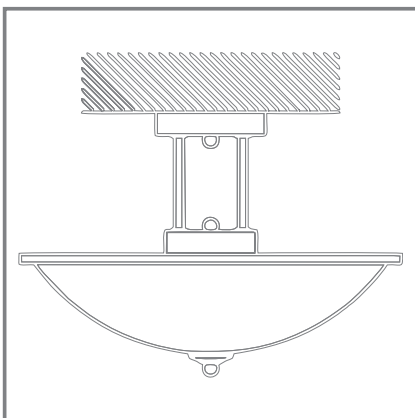

SESTO 176.3 R40

SESTO 176.3 R40	↓	∅	↑↓ min	↑↓ max	💡
	150	400	300	300	E27 x 60W x 3 pcs