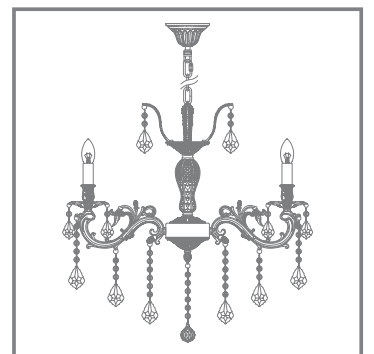

BARLETTA 122.6

↓	∅	↑↓ min	↑↓ max	💡
590	580	690	960	E14 x 60W x 6 pcs

BARLETTA 122.6
COFFEE GOLD

BARLETTA 122.6
CREAM WHITE

BARLETTA

BARLETTA 122.8
ANTIQUE

BARLETTA 122.8
COFFE GOLD

BARLETTA 122.8
CREAM WHITE