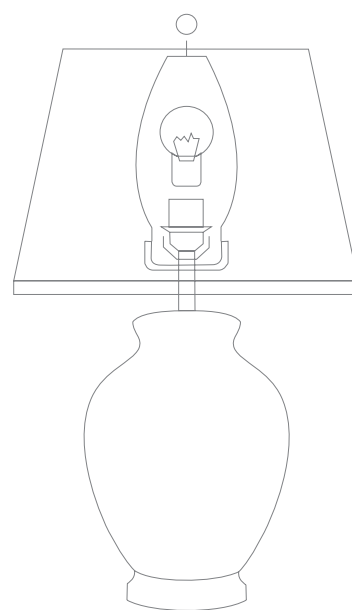

HARRODS T937.1

HARRODS T937.1	↓	∅	💡
	610	390	E27 x 60W x 1 pcs