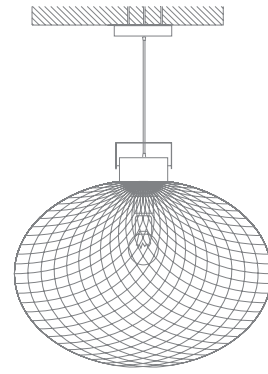

INDUSTRIAL 1829.1

INDUSTRIAL 1829.1	↓	∅	↑↓ min	↑↓ max	💡
	500	400	590	1480	E27 x 60W x 1 pcs