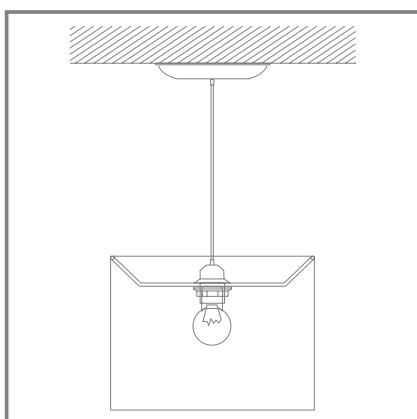

LOTTE 211.1

LOTTE 211.1	↓	∅	↕ min	↕ max	💡
	300	400	350	1650	E27 x 60W x 1 pcs