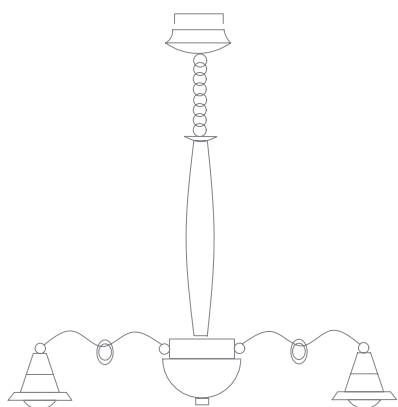

NATURA 154.8 LED	↓	∅	↑ min	↑ max	💡
	410	700	510	780	LED x 5W x 8 pcs