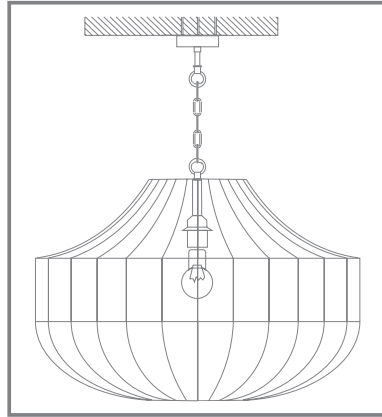

INDUSTRIAL 1826.1