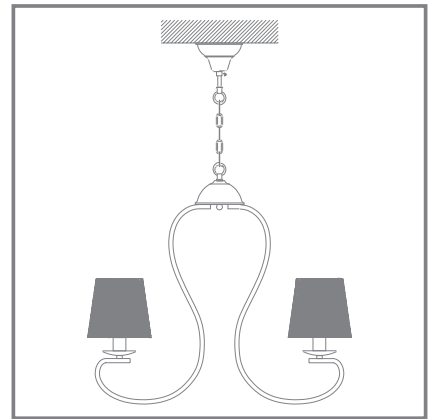

VICO 196.5

VICO 196.5	↓	∅	↑↓ min	↑↓ max	💡
	610	500	780	910	E14 x 60W x 5 pcs

VICO 196.8	↓	∅	↑↓ min	↑↓ max	💡
	610	790	780	910	E14 x 60W x 8 pcs