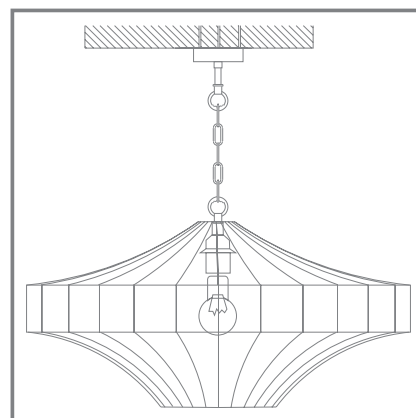

INDUSTRIAL 1825.1	↓	∅	↑↓ min	↑↓ max	💡
	360	420	450	1350	E27 x 60W x 1 pcs