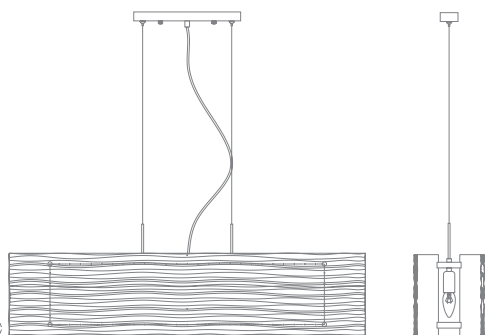

FLOATING IN THE OCEAN,
THANKS TO MOLDED GLASS.
MOLDED BY HAND.

RUMBA 1054.5
CHROME

RUMBA 1054.2
CHROME

RUMBA 1054.5 CHROME	↓	↔	↗	↕ min	↕ max	💡
	230	1000	200	360	960	E14 x 40W x 5 pcs

RUMBA 1054.2 CHROME	↓	↔	↗	↕ min	↕ max	💡
	230	500	160	360	960	E14 x 40W x 2 pcs