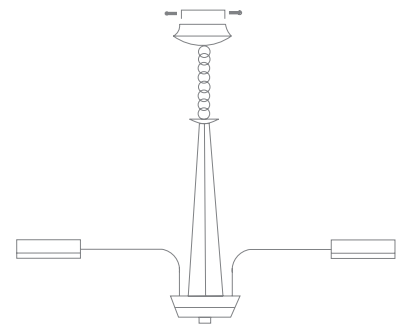

NATURA 157.6 LED	↓	∅	↑ min	↑ max	💡
	420	600	520	800	LED x 5W x 6 pcs

NATURA 157.8 LED	↓	∅	↑ min	↑ max	💡
	420	700	520	800	LED x 5W x 8 pcs