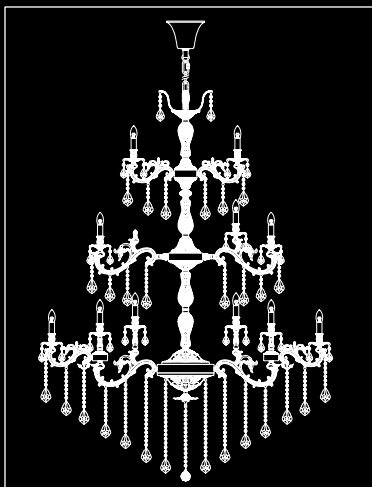

BARLETTA 122.60

2055

1480

3055

E14 x 60W x 60 pcs