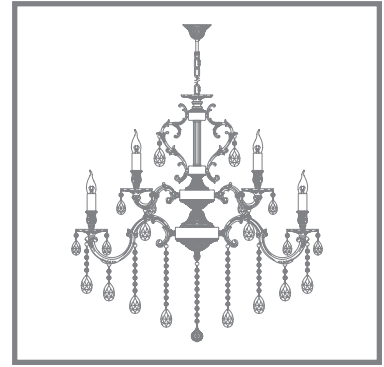

BARLETTA W122.1
ANTIQUE

BARLETTA W122.1
COFFE GOLD

Just
IMAGINE

BARLETTA W122.2
ANTIQUA

BARLETTA W122.2
COFFE GOLD

BARLETTA W122.2
CREAM WHITE

BARLETTA W122.2	↓	↗	→	💡
	360	330	230	E14x60W x 2 pcs

B