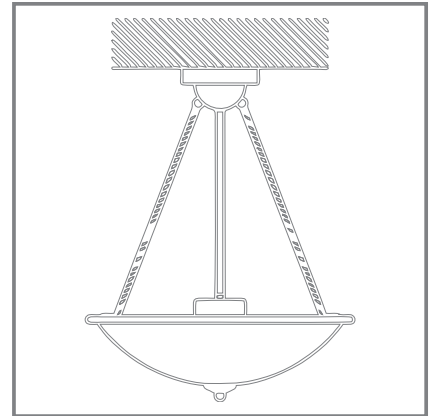

SESTO 175.3 R40

SESTO 175.3 R40	↓	∅	↑↓ min	↑↓ max	💡
	520	430	520	520	E27 x 60W x 3 pcs