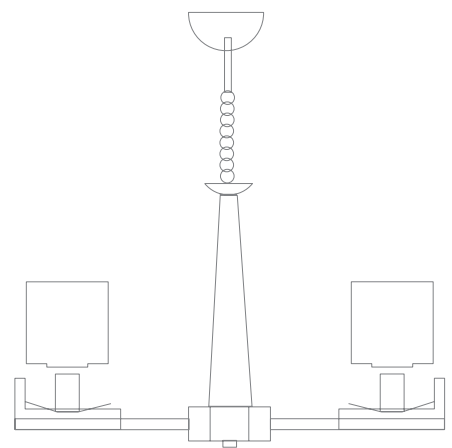

NATURA 083.5

NATURA 083.5	↓	∅	↕ min	↕ max	💡
	400	600	560	770	E27 x 60W x 5 pcs