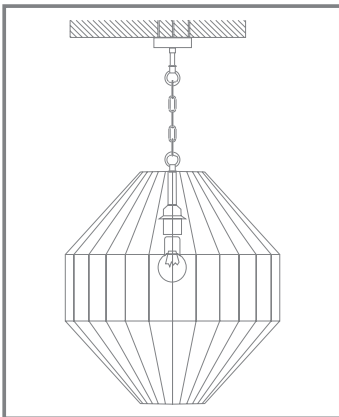

INDUSTRIAL 1827.1

INDUSTRIAL 1826.1	↓	∅	↕ min	↕ max	💡
	320	210	420	1310	E27 x 60W x 1 pcs

INDUSTRIAL 1827.1	↓	∅	↕ min	↕ max	💡
	380	320	470	1370	E27 x 60W x 1 pcs