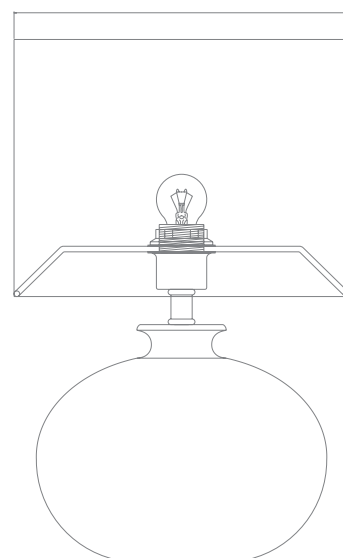

L U C I A T U C C I

HARRODS T930.1

OFF

HARRODS T931.1

HARRODS T931.1	↓	∅	💡
	480	300	E27 x 60W x 1 pcs

HARRODS
T932.1

765

400