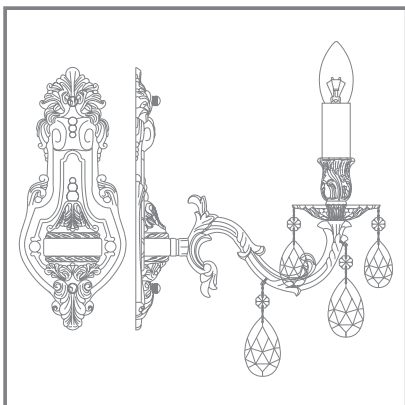

SERIES

...strict CLASSICAL
DESIGN.
MOLDED
BY HAND.

FIRENZE W141.1
COFFE GOLD

FIRENZE W141.1	↓	↗	⇒	💡
	330	115	265	E14 x 60W x 1 pcs

FIRENZE W141.2
ANTIQUE

FIRENZE W141.1
CREAM WHITE

FIRENZE W141.2
COFFE GOLD