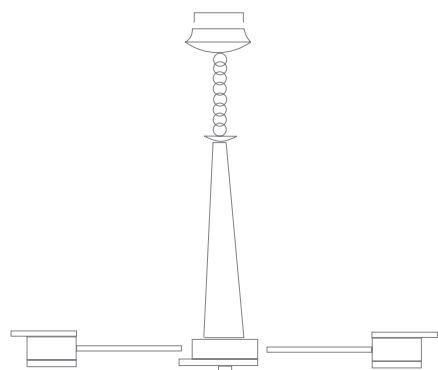

NATURA 069.6 LED	↓	∅	↑ min	↑ max	💡
	375	600	510	765	LED x 5W x 6 pcs