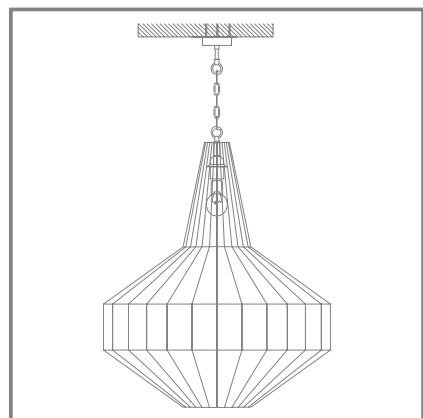

Industrial

BY LT CONCEPT

100% HARSH HANDMADE
VINTAGE BULBS ARE INCLUDED

INDUSTRIAL 1821.1

INDUSTRIAL 1822.1

INDUSTRIAL 1821.1	↓	∅	↑↓ min	↑↓ max	💡
	320	330	410	1310	E27 x 60W x 1 pcs

INDUSTRIAL 1822.1	↓	∅	↑↓ min	↑↓ max	💡
	390	320	480	1380	E27 x 60W x 1 pcs