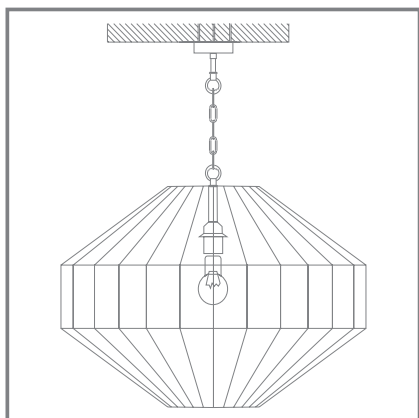

INDUSTRIAL 1821.1	↓	∅	↑↓ min	↑↓ max	💡
	320	330	410	1310	E27 x 60W x 1 pcs

INDUSTRIAL 1822.1	↓	∅	↑↓ min	↑↓ max	💡
	390	320	480	1380	E27 x 60W x 1 pcs