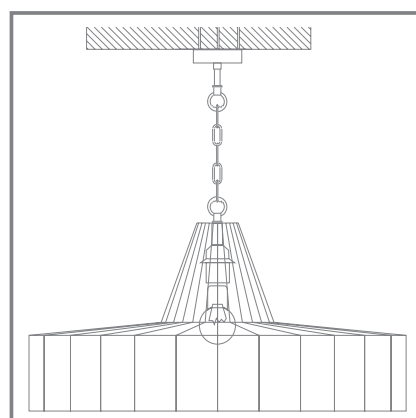

INDUSTRIAL 1823.1

↓	∅	↑↓ min	↑↓ max	💡
350	340	440	1340	E27 x 60W x 1 pcs

INDUSTRIAL 1824.1

↓	∅	↑↓ min	↑↓ max	💡
280	410	370	1260	E27 x 60W x 1 pcs